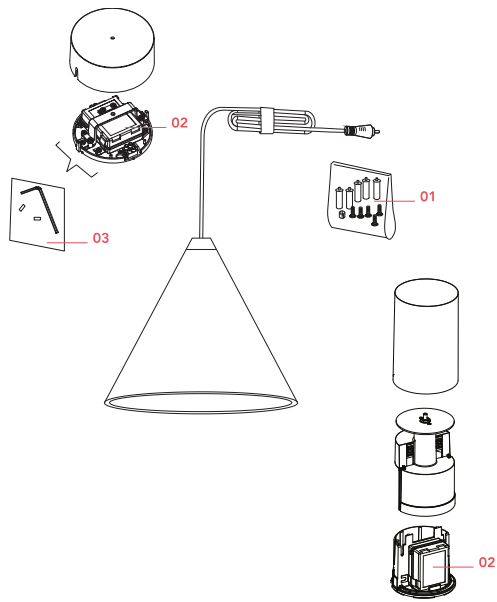

FLOS

■ F6489030 Black

String Light - Cone head - 12mt cable - CASAMBI Ready

Designed by Michael Anastassiades, 2014

21W - 1035lm - 2700K

Suspension lamp providing diffused light. Black, white or blue varnished die-cast aluminium body coated with clear soft-touch varnish. Optical diffuser in opal PC. Suspension system of 12 metres with Kevlar reinforced coaxial cable. Available with wall/ceiling connection in black PC and power supply with floor switch in black varnished PC. The on/off switch is electronic with optical and touch dimm mechanism included or touch dimm and CASAMBI Ready version. Dimmer included. Compulsory to add either floor switch or ceiling/wall rose.

F6484330

String Light Black Floor switch GB

OPTIONAL

F6485030

String Light Kit cable

Spare Parts

- | | | |
|-----|--|-----------|
| 01. | String Light black hooks & cable clamps 5-unit kit | RF6480130 |
| 02. | Power supply unit for led | RF22934 |
| 03. | String Light Kit with allen key and screws for ceiling rose assembly | RF6480200 |

RF6480130
String Light black hooks & cable
clamps 5-unit kit

RF22934
Power supply unit for led

RF6480200
String Light Kit with allen key and
screws for ceiling rose assembly