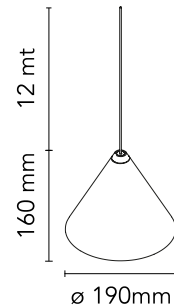

21W - 1035lm - 2700K

Suspension lamp providing diffused light. Black, white or blue varnished die-cast aluminium body coated with clear soft-touch varnish. Optical diffuser in opal PC. Suspension system of 12 metres with Kevlar reinforced coaxial cable. Available with wall/ceiling connection in black PC and power supply with floor switch in black varnished PC. The on/off switch is electronic with optical and touch dimm mechanism included or touch dimm and CASAMBI Ready version. Dimmer included. Compulsory to add either floor switch or ceiling/wall rose.

Are you a professional and your project needs consulting and support?

[BOOK AN APPOINTMENT](#)