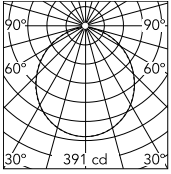

Physical

Colour	Black
Length (mm)	190
Cord colour	Black
Cord length (mm)	12000
Net weight (kg)	1.1
Package height (mm)	300
Package width (mm)	300
Package length (mm)	300
Package volume (m3)	0.03
IP internal	20

This product contains a light source of energy efficiency class D

Schematic light drawing

Luminous flux luminaire
1035 lm

Photometric

Lighting type	Direct
Light distribution	Roto symmetric
CCT (K)	2700

Electrical