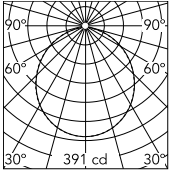

Schematic light drawing