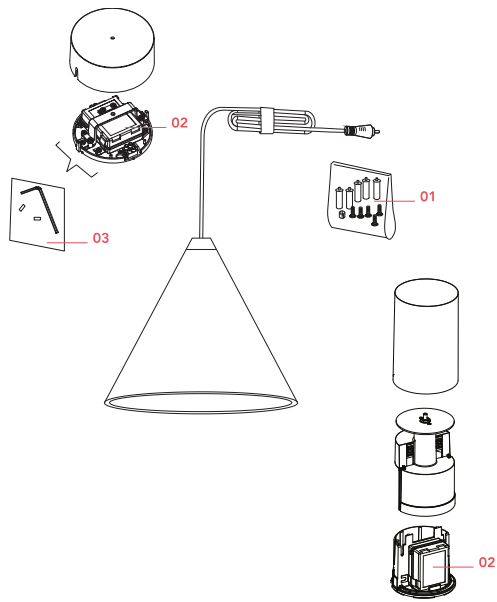

## String Light - Cone head - 12mt cable - CASAMBI Ready

Designed by Michael Anastassiades, 2014

21W - 1035lm - 2700K

Suspension lamp providing diffused light. Black, white or blue varnished die-cast aluminium body coated with clear soft-touch varnish. Optical diffuser in opal PC. Suspension system of 12 metres with Kevlar reinforced coaxial cable. Available with wall/ceiling connection in black PC and power supply with floor switch in black varnished PC. The on/off switch is electronic with optical and touch dimm mechanism included or touch dimm and CASAMBI Ready version. Dimmer included. Compulsory to add either floor switch or ceiling/wall rose.

## Accessories & Power Supply

REQUIRED

F6482014

String Light Canopy in Blue

REQUIRED

F6484014

String Light Floor switch EU

REQUIRED

F6484314

String Light Floor switch GB

OPTIONAL

F6485014

String Light Cable

## Spare Parts

- |     |                                                                      |           |
|-----|----------------------------------------------------------------------|-----------|
| 01. | String Light Kit with blue hooks and blue wire cable clamps          | RF6480114 |
| 02. | Power supply unit for led                                            | RF22934   |
| 03. | String Light Kit with allen key and screws for ceiling rose assembly | RF6480200 |