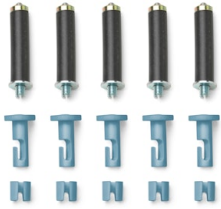

## String Light - Cone head - 12mt cable - CASAMBI Ready

Designed by Michael Anastassiades, 2014

21W - 1035lm - 2700K

Suspension lamp providing diffused light. Black, white or blue varnished die-cast aluminium body coated with clear soft-touch varnish. Optical diffuser in opal PC. Suspension system of 12 metres with Kevlar reinforced coaxial cable. Available with wall/ceiling connection in black PC and power supply with floor switch in black varnished PC. The on/off switch is electronic with optical and touch dimm mechanism included or touch dimm and CASAMBI Ready version. Dimmer included. Compulsory to add either floor switch or ceiling/wall rose.

F6484314

String Light Floor switch GB

OPTIONAL

F6485014

String Light Cable

## Spare Parts

- |     |                                                                      |           |
|-----|----------------------------------------------------------------------|-----------|
| 01. | String Light Kit with blue hooks and blue wire cable clamps          | RF6480114 |
| 02. | Power supply unit for led                                            | RF22934   |
| 03. | String Light Kit with allen key and screws for ceiling rose assembly | RF6480200 |