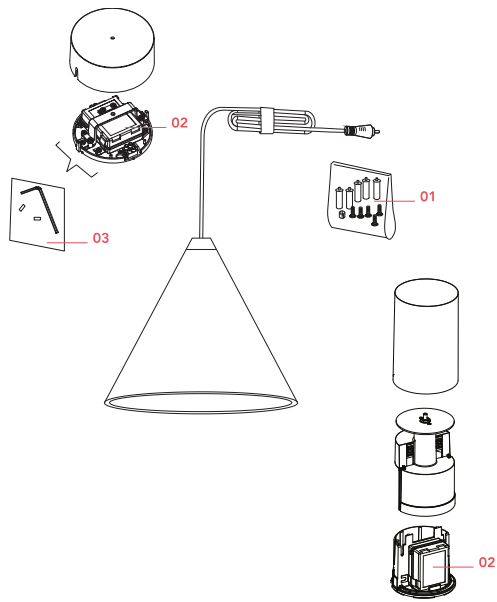

FLOS

F6489009 White

String Light - Cone head - 12mt cable - CASAMBI Ready

Designed by Michael Anastassiades, 2014

21W - 1035lm - 2700K

Suspension lamp providing diffused light. Black, white or blue varnished die-cast aluminium body coated with clear soft-touch varnish. Optical diffuser in opal PC. Suspension system of 12 metres with Kevlar reinforced coaxial cable. Available with wall/ceiling connection in black PC and power supply with floor switch in black varnished PC. The on/off switch is electronic with optical and touch dimm mechanism included or touch dimm and CASAMBI Ready version. Dimmer included. Compulsory to add either floor switch or ceiling/wall rose.

Accessories & Power Supply

REQUIRED

F6482009

String Light Canopy in White

REQUIRED

F6484009

String Light White Floor Switch EU

REQUIRED

F6484309

String Light White Floor Switch GB

OPTIONAL

F6485009

String Light Cable

Spare Parts

- 01. String Light Kit with white hooks and white cable clamps RF6480109
- 02. Power supply unit for led RF22934
- 03. String Light Kit with allen key and screws for ceiling rose assembly RF6480200

RF6480109
String Light Kit with white hooks
and white cable clamps

RF22934
Power supply unit for led

RF6480200
String Light Kit with allen key and
screws for ceiling rose assembly