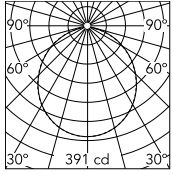

Physical

Colour	White
Length (mm)	190
Cord colour	White
Cord length (mm)	12000
Net weight (kg)	1.1
Package height (mm)	300
Package width (mm)	300
Package length (mm)	300
Package volume (m3)	0.03
IP internal	20

Ecodesign and Energy Labelling

This product contains a light source of energy efficiency class D

Schematic light drawing

Luminous flux luminaire
1035 lm

Photometric

Lighting type	Direct
Light distribution	Roto symmetric
CCT (K)	2700