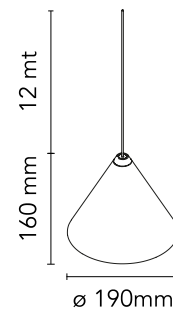

21W - 1035lm - 2700K

Suspension lamp providing diffused light. Black, white or blue varnished die-cast aluminium body coated with clear soft-touch varnish. Optical diffuser in opal PC. Suspension system of 12 metres with Kevlar reinforced coaxial cable. Available with wall/ceiling connection in black PC and power supply with floor switch in black varnished PC. The on/off switch is electronic with optical and touch dimm mechanism included or touch dimm and CASAMBI Ready version. Dimmer included. Compulsory to add either floor switch or ceiling/wall rose.

Are you a professional and your project needs consulting and support?

[BOOK AN APPOINTMENT](#)