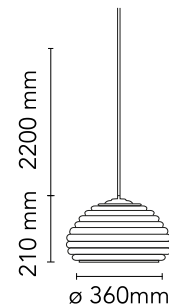

Are you a professional and your project needs consulting and support?

[BOOK AN APPOINTMENT](#)

Main specifications

EAN	8059607022450
Mounting	Suspension
Environments	Indoor dry location
Light source type	Bulb
Light sources included	No
Lamp category	Halogen
Lamp holders	E27
Icos	HSGSA/S
Number of lamps	1
Power (W)	70

Physical

Colour	Aluminium
Length (mm)	360
Cord colour	White
Cord length (mm)	2200
Canopy colour	White
Canopy length/diameter (mm)	89
Canopy width (mm)	89
Canopy height (mm)	41
Net weight (kg)	1.4
Package height (mm)	280
Package width (mm)	425
Package length (mm)	420
Package volume (m3)	0.05
IP internal	20