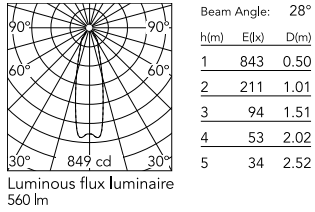

Physical

Colour	Aluminium
Length (mm)	360
Cord colour	White
Cord length (mm)	2200
Canopy colour	White
Canopy length/diameter (mm)	89
Canopy width (mm)	89
Canopy height (mm)	41
Net weight (kg)	1.4
Package height (mm)	280
Package width (mm)	425
Package length (mm)	420
Package volume (m3)	0.05
IP internal	20

Download

[Mounting instructions](#)  PDF

Photometric Files

[LDT / IES](#)  LDT

Technical Drawings

[2D](#)  ZIP

[3D](#)  ZIP

Schematic light drawing