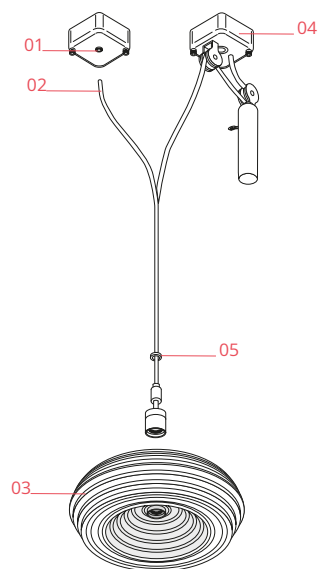

FLOS

F6500000 Aluminium

Splügen Bräu

Designed by Achille and Pier Giacomo Castiglioni, 1961

Halogen - 70W

Suspension fixture providing direct lighting. Polished and protected with transparent paint, spun aluminum reflector. Steel ceiling fitting, vacuum-formed ABS rose with gloss white finish.

Physical

Colour	Aluminium
Length (mm)	360
Cord colour	White
Cord length (mm)	2200
Canopy colour	White
Canopy length/diameter (mm)	89
Canopy width (mm)	89
Canopy height (mm)	41
Net weight (kg)	1.4
Package height (mm)	280
Package width (mm)	425
Package length (mm)	420
Package volume (m3)	0.05
IP internal	20

Bulbs

NOT INCLUDED

RF32771

LED Lamp 11W lm E27 220-240V

2700K A70

Spare Parts

- | | | |
|-----|--|-----------|
| 01. | Splugen Brau Complete ceiling rose | RF6500109 |
| 02. | Splugen Brau Electric wiring 2,5mt | RF04637 |
| 03. | Splugen Brau Zapon-varnished reflector | RF00750 |
| 05. | Splugen Brau Ring nut | RF06821 |

RF6500109
Splugen Brau Complete ceiling
rose

RF04637
Splugen Brau Electric wiring 2,5mt

RF00750
Splugen Brau Zapon-varnished
reflector

RF06821
Splugen Brau Ring nut