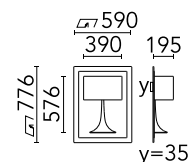

LED - Top LED - 28W - 1184lm - 3000K - CRI> 90

Recessed luminaire for LED lamp. Non-dimmable 220/240V power supply included.

Are you a professional and your project needs consulting and support?

[BOOK AN APPOINTMENT](#)