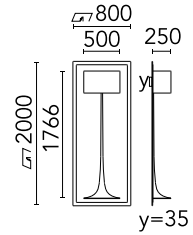

FLOS

SA.5007.1F Raw

Soft Spun LED Large

Designed by Sebastian Wrong

LED - Top LED - 36.4W - 1391lm - 3000K - CRI> 90

Recessed luminaire for LED lamp. Non-dimmable 220/240V power supply included.

Are you a professional and your project needs consulting and support?

[BOOK AN APPOINTMENT](#)

Main specifications

Mounting	Wall recessed
Environments	Indoor dry location
Light source type	LED
Light sources included	Yes
LED type	Top LED
Lamp category	LED
Power (W)	36.4
Source flux (lm)	1880
Lumen Output (lm)	1391

Physical

Colour	Raw
Trim	No
Orientation	Fixed
Net weight (kg)	28
IP internal	20
IP external	20

Download

[Mounting instructions](#)

[PDF](#)

Photometric

Lighting type	Indirect
Light distribution	Symmetric
CCT (K)	3000
CRI>	90
Extreme cut off	No