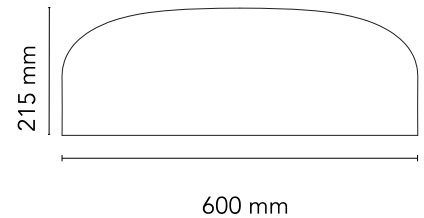

FLOS

F1366039 Green

Smithfield Ceiling Pro

Designed by Jasper Morrison, 2009

45W - 2791lm - 2700K - CRI> 95

Ceiling-mounted lamp providing direct light. Aluminium body. Available in gloss black, white, matt black, red, green or MUD. Injection-moulded opalescent methacrylate diffuser. Steel wall and ceiling attachment.

Are you a professional and your project needs consulting and support?

[BOOK AN APPOINTMENT](#)