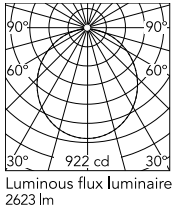

Physical

Colour	Green
Length (mm)	600
Net weight (kg)	5.8
Package height (mm)	310
Package width (mm)	710
Package length (mm)	710
Package volume (m3)	0.16
IP internal	20

Download

Mounting instructions [↓ PDF](#)

Photometric Files

LDT / IES [↓ LDT](#)

Technical Drawings

2D [↓ ZIP](#)

3D [↓ ZIP](#)

[🔒 Bim](#) [↓ ZIP](#)

Schematic light drawing

Photometric