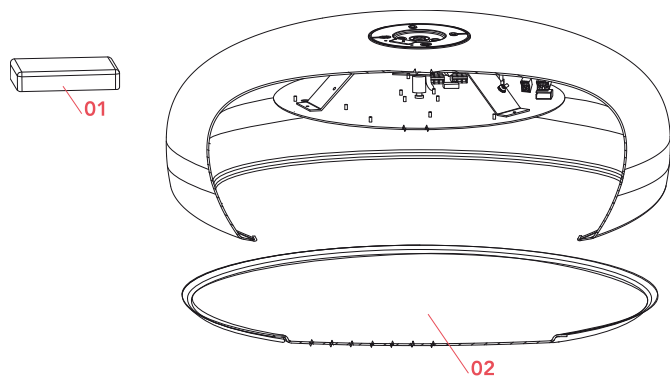

Spare Parts

01. Smithfield C/S Power supply 45W 450-1050mA RF31980
02. Smithfield Methacrylate diffuser RF19022