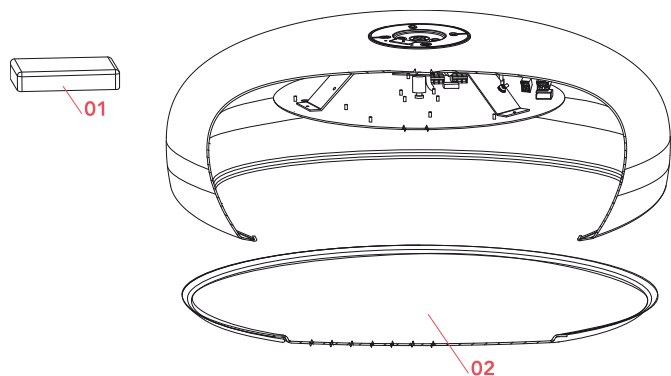

Spare Parts

01.	Smithfield C/S Power supply 45W 450-1050mA	RF31980
02.	Smithfield Methacrylate diffuser	RF19022