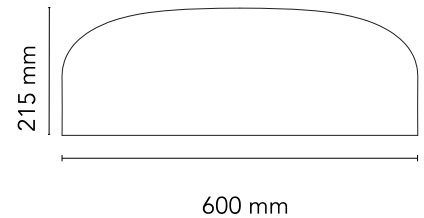

FLOS

F1368021 Mud

Smithfield Ceiling Pro dimmable DALI

Designed by Jasper Morrison, 2009

45W - 2791lm - 2700K - CRI> 95

Ceiling-mounted lamp providing direct light. Aluminium body. Available in gloss black, white, matt black, green, red or MUD. Injection-moulded opalescent methacrylate diffuser. Steel wall and ceiling attachment. Control DALI dimmable.

Are you a professional and your project needs consulting and support?

[BOOK AN APPOINTMENT](#)