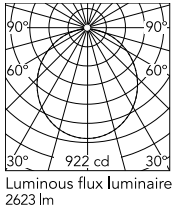

Physical

Colour	Mud
Length (mm)	600
Net weight (kg)	5.8
Package height (mm)	310
Package width (mm)	710
Package length (mm)	710
Package volume (m3)	0.16
IP internal	20

Download

Mounting instructions [↓ PDF](#)

Photometric Files

LDT / IES [↓ LDT](#)

Technical Drawings

2D [↓ ZIP](#)

3D [↓ ZIP](#)

[Bim](#) [↓ ZIP](#)

Schematic light drawing

Photometric