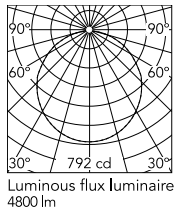

Schematic light drawing

Photometric

Lighting type	Direct
Light distribution	Roto symmetric
Extreme cut off	No

Electrical

Insulation class	I
Frequency (Hz)	50/60
Main voltage (Vac)	220-250
Dimmable	Yes
Dimming interface	Remote Dimmable (Dimmer Not Included)
Batteries inside	No