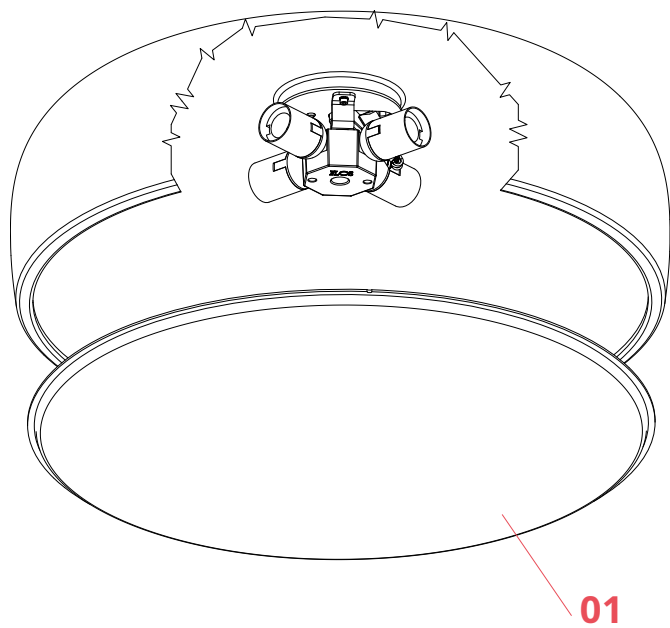

Spare Parts

01. Smithfield Methacrylate diffuser RF19022