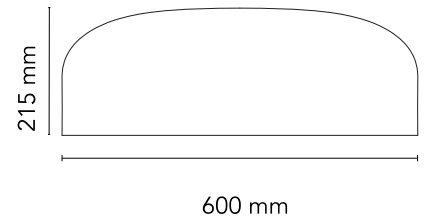

FLOS

F1370039 Green

Smithfield Ceiling

Designed by Jasper Morrison, 2009

Halogen - 4 x 105W

Ceiling-mounted lamp providing direct light. Aluminium body. Available in gloss black, white, matt black, green, red or MUD. Injection-moulded opalescent methacrylate diffuser. Steel wall and ceiling attachment.

Are you a professional and your project needs consulting and support?

[BOOK AN APPOINTMENT](#)