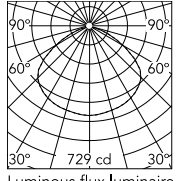

Physical

Colour	Matte Black
Length (mm)	900
Cord colour	Clear
Cord length (mm)	2700
Canopy colour	Matte Black
Canopy length/diameter (mm)	172
Canopy height (mm)	86
Net weight (kg)	29
Package height (mm)	680
Package width (mm)	1120
Package length (mm)	1120
Package volume (m3)	0.85
IP internal	20

Download

Mounting instructions [↓ PDF](#)

Photometric Files

LDT / IES [↓ LDT](#)

Technical Drawings

2D [↓ ZIP](#)

3D [↓ ZIP](#)

[🔒 Bim](#) [↓ ZIP](#)

Schematic light drawing

Beam Angle: 118°

h(m)	E(lx)	D(m)
1	729	3.36
2	182	6.72
3	81	10.08
4	46	13.44
5	29	16.79

Luminous flux luminaire
4210 lm

Photometric

Light distribution Symmetric

Extreme cut off No

Electrical