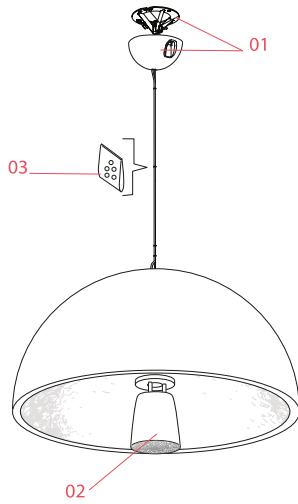

Spare Parts

01.	Skygarden 2 Opal black ceiling rose assembly	RF6420331
02.	Skygarden 2 Glass diffuser assembly	RF6420100
03.	Kit of 5 or rings	RF05382