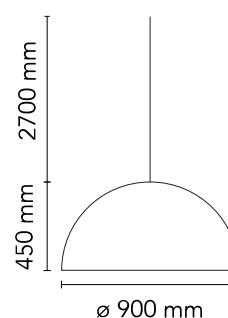

FLOS

■ F0002031 Matte Black

Skygarden 2

Designed by Marcel Wanders, Marcel Wanders studio, 2007

Halogen - 230W

Suspension luminaire providing diffused lighting. Hemispherical, mechanically-processed cast plaster diffuser, painted white inside. Outer finish: rust, glossy black, glossy white or matte gold. Plaster diffuser support in die-cast aluminum alloy. Upper cable gland and blocking ring nut in black injection-molded PC. Shaped, adjustment screws. Transparent, injection-molded, upper and lower silicone shock absorbers. Lampholder and fixing support in PPS. Flashed and blown opal glass diffuser. Molded fixing ring nut in die-cast aluminum alloy with alodine plating. Frieze in photo-etched and mechanically drawn AISI 304 steel. Molded and galvanized steel ceiling attachment. Gray, injection-molded PC rose, painted the same color as the body.

Physical

Colour	Matte Black
Length (mm)	900
Cord colour	Clear
Cord length (mm)	2700
Canopy colour	Matte Black
Canopy length/diameter (mm)	172
Canopy height (mm)	86
Net weight (kg)	29
Package height (mm)	680
Package width (mm)	1120
Package length (mm)	1120
Package volume (m3)	0.85
IP internal	20

Schematic light drawing

Beam Angle: 118°

h(m)	E(lx)	D(m)
1	729	3.36
2	182	6.72
3	81	10.08
4	46	13.44
5	29	16.79

Luminous flux luminaire
4210 lm

Photometric

Light distribution Symmetric

Extreme cut off No

Electrical