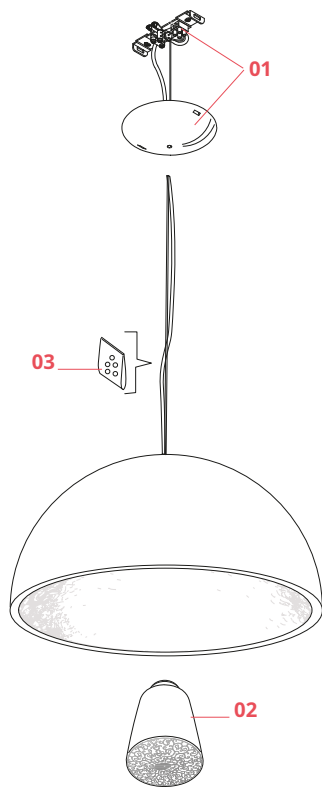

FLOS

F0001047 Rusty Brown

Skygarden 1

Designed by Marcel Wanders, Marcel Wanders studio, 2007

Halogen - 150W

Suspension luminaire providing diffused lighting. Hemispherical, mechanically-processed cast plaster diffuser, painted white inside. Outer finish: rust, glossy black, glossy white or matte gold. Plaster diffuser support in die-cast aluminum alloy, liquid-painted white. Molded upper bushing in die-cast, polished aluminum alloy, protected with transparent paint on the entire visible part. Upper cable gland and blocking ring nut in black injection-molded PC (polycarbonate). Shaped, galvanized adjustment screws. Transparent, injection-molded, upper and lower silicone shock absorbers. Lamp holder and fixing support in black injection-molded PPS (polyphenylene sulfide). Flashed and blown opal glass diffuser. Molded fixing ring nut in die-cast aluminum alloy with alodine plating. Skygarden 1 frieze in photo-etched and mechanically drawn AISI 304 steel. Molded and galvanized steel ceiling attachment Gray, injection-molded PA6 (Nylon) rose.

Physical

Colour	Rusty Brown
Length (mm)	600
Cord colour	Clear
Cord length (mm)	2700
Canopy colour	Rusty Brown
Canopy length/diameter (mm)	146
Canopy height (mm)	36
Net weight (kg)	12.35
Package height (mm)	435
Package width (mm)	730
Package length (mm)	730
Package volume (m3)	0.23
IP internal	20

Bulbs

NOT INCLUDED

RF29388

LED T46 Lamp E27 20W 2700K

Dimmable

Spare Parts

- | | | |
|-----|----------------------------|-----------|
| 01. | Rust ceiling rose assembly | RF6410147 |
| 02. | Skygarden 1 glass diffuser | RF6410100 |
| 03. | Kit of 5 or rings | RF05382 |