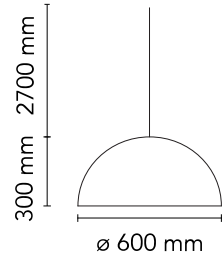

FLOS

F0001047 Rusty Brown

Skygarden 1

Designed by Marcel Wanders, Marcel Wanders studio, 2007

Halogen - 150W

Suspension luminaire providing diffused lighting. Hemispherical, mechanically-processed cast plaster diffuser, painted white inside. Outer finish: rust, glossy black, glossy white or matte gold. Plaster diffuser support in die-cast aluminum alloy, liquid-painted white. Molded upper bushing in die-cast, polished aluminum alloy, protected with transparent paint on the entire visible part. Upper cable gland and blocking ring nut in black injection-molded PC (polycarbonate). Shaped, galvanized adjustment screws. Transparent, injection-molded, upper and lower silicone shock absorbers. Lamp holder and fixing support in black injection-molded PPS (polyphenylene sulfide). Flashed and blown opal glass diffuser. Molded fixing ring nut in die-cast aluminum alloy with alodine plating. Skygarden 1 frieze in photo-etched and mechanically drawn AISI 304 steel. Molded and galvanized steel ceiling attachment Gray, injection-molded PA6 (Nylon) rose.

Physical

Colour	Rusty Brown
Length (mm)	600
Cord colour	Clear
Cord length (mm)	2700
Canopy colour	Rusty Brown
Canopy length/diameter (mm)	146
Canopy height (mm)	36
Net weight (kg)	12.35
Package height (mm)	435
Package width (mm)	730
Package length (mm)	730
Package volume (m3)	0.23
IP internal	20