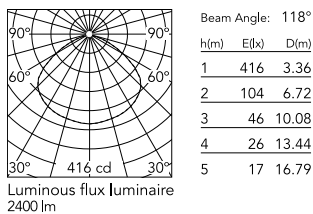

Schematic light drawing