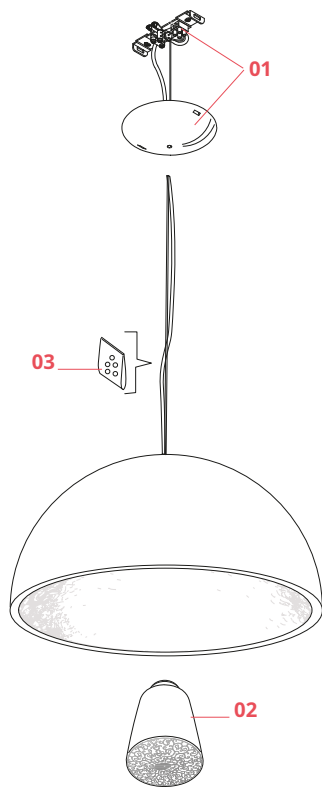

FLOS

F0001044 Gold

Skygarden 1

Designed by Marcel Wanders, Marcel Wanders studio, 2007

Halogen - 150W

Suspension luminaire providing diffused lighting. Hemispherical, mechanically-processed cast plaster diffuser, painted white inside. Outer finish: rust, glossy black, glossy white or matte gold. Plaster diffuser support in die-cast aluminum alloy, liquid-painted white. Molded upper bushing in die-cast, polished aluminum alloy, protected with transparent paint on the entire visible part. Upper cable gland and blocking ring nut in black injection-molded PC (polycarbonate). Shaped, galvanized adjustment screws. Transparent, injection-molded, upper and lower silicone shock absorbers. Lamp holder and fixing support in black injection-molded PPS (polyphenylene sulfide). Flashed and blown opal glass diffuser. Molded fixing ring nut in die-cast aluminum alloy with alodine plating. Skygarden 1 frieze in photo-etched and mechanically drawn AISI 304 steel. Molded and galvanized steel ceiling attachment Gray, injection-molded PA6 (Nylon) rose.

Physical

Colour	Gold
Length (mm)	600
Cord colour	Clear
Cord length (mm)	2700
Canopy colour	Gold
Canopy length/diameter (mm)	146
Canopy height (mm)	36
Net weight (kg)	12.35
Package height (mm)	435
Package width (mm)	730
Package length (mm)	730
Package volume (m3)	0.23
IP internal	20

Bulbs

NOT INCLUDED

RF29388

LED T46 Lamp E27 20W 2700K

Dimmable

Spare Parts

- | | | |
|-----|----------------------------|-----------|
| 01. | Gold ceiling rose assembly | RF6410144 |
| 02. | Skygarden 1 glass diffuser | RF6410100 |
| 03. | Kit of 5 or rings | RF05382 |