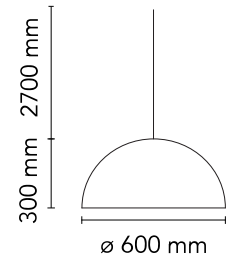

FLOS

F0001044 Gold

Skygarden 1

Designed by Marcel Wanders, Marcel Wanders studio, 2007

Halogen - 150W

Suspension luminaire providing diffused lighting. Hemispherical, mechanically-processed cast plaster diffuser, painted white inside. Outer finish: rust, glossy black, glossy white or matte gold. Plaster diffuser support in die-cast aluminum alloy, liquid-painted white. Molded upper bushing in die-cast, polished aluminum alloy, protected with transparent paint on the entire visible part. Upper cable gland and blocking ring nut in black injection-molded PC (polycarbonate). Shaped, galvanized adjustment screws. Transparent, injection-molded, upper and lower silicone shock absorbers. Lamp holder and fixing support in black injection-molded PPS (polyphenylene sulfide). Flashed and blown opal glass diffuser. Molded fixing ring nut in die-cast aluminum alloy with alodine plating. Skygarden 1 frieze in photo-etched and mechanically drawn AISI 304 steel. Molded and galvanized steel ceiling attachment Gray, injection-molded PA6 (Nylon) rose.

Physical

Colour	Gold
Length (mm)	600
Cord colour	Clear
Cord length (mm)	2700
Canopy colour	Gold
Canopy length/diameter (mm)	146
Canopy height (mm)	36
Net weight (kg)	12.35
Package height (mm)	435
Package width (mm)	730
Package length (mm)	730
Package volume (m3)	0.23
IP internal	20