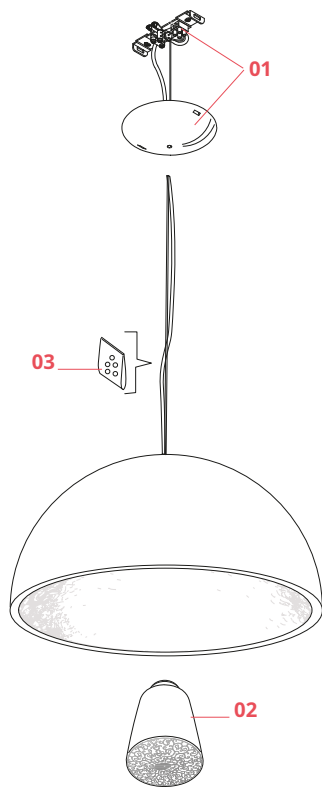

Spare Parts

01.	Opal black ceiling rose assembly	RF6410431
02.	Skygarden 1 glass diffuser	RF6410100
03.	Kit of 5 or rings	RF05382