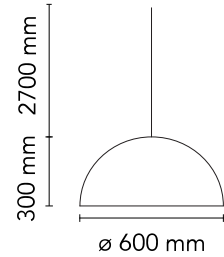

Halogen - 150W

Suspension luminaire providing diffused lighting. Hemispherical, mechanically-processed cast plaster diffuser, painted white inside. Outer finish: rust, glossy black, glossy white or matte gold. Plaster diffuser support in die-cast aluminum alloy, liquid-painted white. Molded upper bushing in die-cast, polished aluminum alloy, protected with transparent paint on the entire visible part. Upper cable gland and blocking ring nut in black injection-molded PC (polycarbonate). Shaped, galvanized adjustment screws. Transparent, injection-molded, upper and lower silicone shock absorbers. Lamp holder and fixing support in black injection-molded PPS (polyphenylene sulfide). Flashed and blown opal glass diffuser. Molded fixing ring nut in die-cast aluminum alloy with alodine plating. Skygarden 1 frieze in photo-etched and mechanically drawn AISI 304 steel. Molded and galvanized steel ceiling attachment Gray, injection-molded PA6 (Nylon) rose.