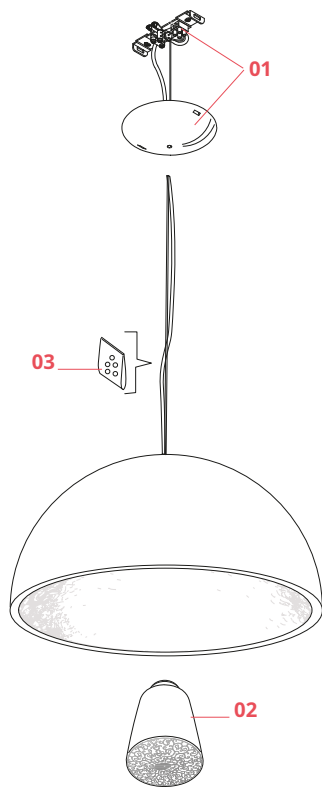

FLOS

F0001009 Glossy White

Skygarden 1

Designed by Marcel Wanders, Marcel Wanders studio, 2007

Halogen - 150W

Suspension luminaire providing diffused lighting. Hemispherical, mechanically-processed cast plaster diffuser, painted white inside. Outer finish: rust, glossy black, glossy white or matte gold. Plaster diffuser support in die-cast aluminum alloy, liquid-painted white. Molded upper bushing in die-cast, polished aluminum alloy, protected with transparent paint on the entire visible part. Upper cable gland and blocking ring nut in black injection-molded PC (polycarbonate). Shaped, galvanized adjustment screws. Transparent, injection-molded, upper and lower silicone shock absorbers. Lamp holder and fixing support in black injection-molded PPS (polyphenylene sulfide). Flashed and blown opal glass diffuser. Molded fixing ring nut in die-cast aluminum alloy with alodine plating. Skygarden 1 frieze in photo-etched and mechanically drawn AISI 304 steel. Molded and galvanized steel ceiling attachment Gray, injection-molded PA6 (Nylon) rose.

Physical

Colour	Glossy White
Length (mm)	600
Cord colour	Clear
Cord length (mm)	2700
Canopy colour	White
Canopy length/diameter (mm)	146
Canopy height (mm)	36
Net weight (kg)	12.35
Package height (mm)	435
Package width (mm)	730
Package length (mm)	730
Package volume (m3)	0.23
IP internal	20

Bulbs

NOT INCLUDED

RF29388

LED T46 Lamp E27 20W 2700K

Dimmable

Spare Parts

- | | | |
|-----|----------------------------|-----------|
| 01. | White rose assembly | RA3690209 |
| 02. | Skygarden 1 glass diffuser | RF6410100 |
| 03. | Kit of 5 or rings | RF05382 |