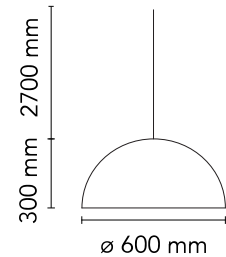

FLOS

F0001009 Glossy White

Skygarden 1

Designed by Marcel Wanders, Marcel Wanders studio, 2007

Halogen - 150W

Suspension luminaire providing diffused lighting. Hemispherical, mechanically-processed cast plaster diffuser, painted white inside. Outer finish: rust, glossy black, glossy white or matte gold. Plaster diffuser support in die-cast aluminum alloy, liquid-painted white. Molded upper bushing in die-cast, polished aluminum alloy, protected with transparent paint on the entire visible part. Upper cable gland and blocking ring nut in black injection-molded PC (polycarbonate). Shaped, galvanized adjustment screws. Transparent, injection-molded, upper and lower silicone shock absorbers. Lamp holder and fixing support in black injection-molded PPS (polyphenylene sulfide). Flashed and blown opal glass diffuser. Molded fixing ring nut in die-cast aluminum alloy with alodine plating. Skygarden 1 frieze in photo-etched and mechanically drawn AISI 304 steel. Molded and galvanized steel ceiling attachment Gray, injection-molded PA6 (Nylon) rose.

Physical

Colour	Glossy White
Length (mm)	600
Cord colour	Clear
Cord length (mm)	2700
Canopy colour	White
Canopy length/diameter (mm)	146
Canopy height (mm)	36
Net weight (kg)	12.35
Package height (mm)	435
Package width (mm)	730
Package length (mm)	730
Package volume (m3)	0.23
IP internal	20