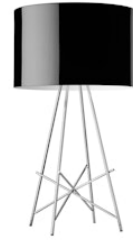

FLOS

■ F5911030 Black

Ray Table

Designed by Rodolfo Dordoni, 2007

Halogen - 150W

Table lamp providing diffused lighting. Steel tube (10 mm diam.) structure, welded, brushed and chrome-plated. Diffuser support disk in die-cast, polished and chrome-plated Zamak alloy. White injection-molded PA6 (nylon) lamp cover. Injection-molded PC (polycarbonate) inner diffuser in 3% opal color. Transparent injection-molded elastic PVC (polyvinylchloride) feet. Lathe-shaped aluminum diffusers, painted white on the inside, and shiny white or black on the outside or gray-colored, blown and overlaid glass with glossy external finish. On the cable there is the electronic dimmer which allows the regulation of light brightness.

Are you a professional and your project needs consulting and support?

[BOOK AN APPOINTMENT](#)

Main specifications

Mounting	Table
Environments	Indoor dry location
Light source type	Bulb
Light sources included	No
Lamp category	Halogen
Lamp holders	E27
Ilcos	HSGS
Number of lamps	1
Power (W)	150