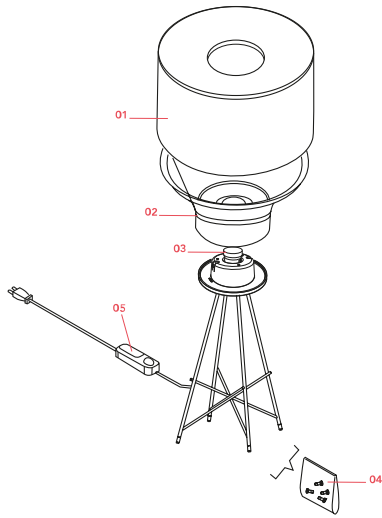

Spare Parts

01.	Ray Floor 1-Table diffuser	RF16084
02.	diffuser support	RF15854
03.	Porcelain E27 lamp holder	RF04487
04.	Ray Table Kit of quantity 4 adjustable feet	RF5912200
05.	Black Dimmer Switch	RF28206