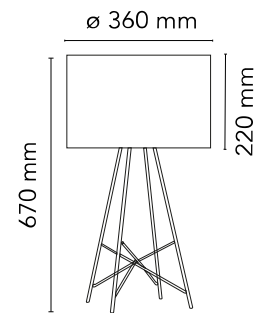

FLOS

■ F5911030 Black

Ray Table

Designed by Rodolfo Dordoni, 2007

Halogen - 150W

Table lamp providing diffused lighting. Steel tube (10 mm diam.) structure, welded, brushed and chrome-plated. Diffuser support disk in die-cast, polished and chrome-plated Zamak alloy. White injection-molded PA6 (nylon) lamp cover. Injection-molded PC (polycarbonate) inner diffuser in 3% opal color. Transparent injection-molded elastic PVC (polyvinylchloride) feet. Lathe-shaped aluminum diffusers, painted white on the inside, and shiny white or black on the outside or gray-colored, blown and overlaid glass with glossy external finish. On the cable there is the electronic dimmer which allows the regulation of light brightness.

Are you a professional and your project needs consulting and support?

[BOOK AN APPOINTMENT](#)

Main specifications

Mounting	Table
Environments	Indoor dry location
Light source type	Bulb
Light sources included	No
Lamp category	Halogen
Lamp holders	E27
Ilcos	HSGS
Number of lamps	1
Power (W)	150

Physical

Colour	Black
Length (mm)	360
Cord colour	Black
Cord length (mm)	1850
Net weight (kg)	4.2
Package volume (m3)	0.1
IP internal	20

Download

[Mounting instructions](#)  PDF

Photometric Files

[LDT / IES](#)  LDT