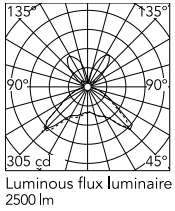

Schematic light drawing

Photometric

Lighting type	Direct, Indirect
Light distribution	Asymmetric
Extreme cut off	No

Electrical

Insulation class	II
Frequency (Hz)	50/60
Main voltage (Vac)	220-240
Dimmable	Yes
Dimming interface	Dimmer Integrated
Plug type	Type C
Batteries inside	No