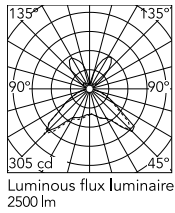

Schematic light drawing

Photometric

Lighting type	Direct, Indirect
Light distribution	Asymmetric
Extreme cut off	No

Electrical

Insulation class	II
Frequency (Hz)	50/60
Main voltage (Vac)	220-240
Dimmable	Yes
Dimming interface	Dimmer Integrated
Plug type	Type C
Batteries inside	No