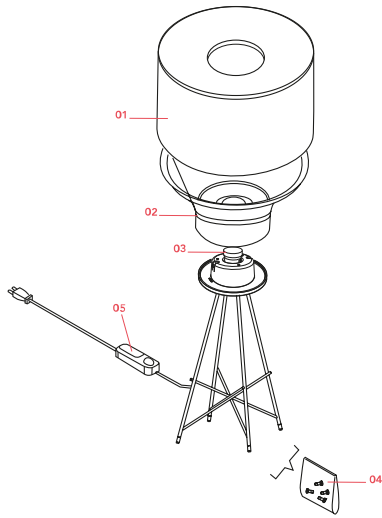

## Schematic light drawing

## Spare Parts

- |     |                                             |           |
|-----|---------------------------------------------|-----------|
| 01. | Ray Floor 1-Table diffuser                  | RF16085   |
| 02. | diffuser support                            | RF15854   |
| 03. | Porcelain E27 lamp holder                   | RF04487   |
| 04. | Ray Table Kit of quantity 4 adjustable feet | RF5912200 |
| 05. | Black Dimmer Switch                         | RF28206   |