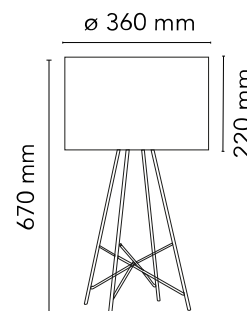

## Ray Table

Designed by Rodolfo Dordoni, 2007

Halogen - 150W

Table lamp providing diffused lighting. Steel tube (10 mm diam.) structure, welded, brushed and chrome-plated. Diffuser support disk in die-cast, polished and chrome-plated Zamak alloy. White injection-molded PA6 (nylon) lamp cover. Injection-molded PC (polycarbonate) inner diffuser in 3% opal color. Transparent injection-molded elastic PVC (polyvinylchloride) feet. Lathe-shaped aluminum diffusers, painted white on the inside, and shiny white or black on the outside or gray-colored, blown and overlaid glass with glossy external finish. On the cable there is the electronic dimmer which allows the regulation of light brightness.

### Physical

Colour	White
Length (mm)	360
Cord colour	Black
Cord length (mm)	1850
Net weight (kg)	4.2
Package volume (m3)	0.1
IP internal	20