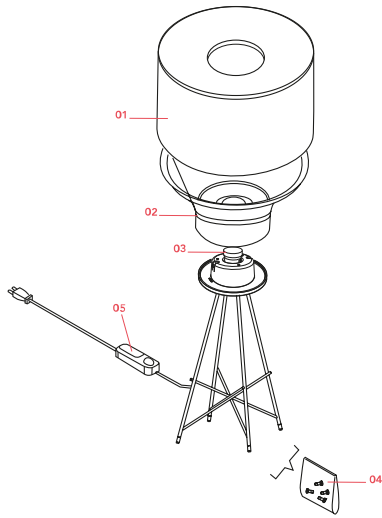

Spare Parts

01.	Ray Table/Floor 1 glass diffuser	F5913020
02.	diffuser support	RF15854
03.	Porcelain E27 lamp holder	RF04487
04.	Ray Table Kit of quantity 4 adjustable feet	RF5912200
05.	Black Dimmer Switch	RF28206