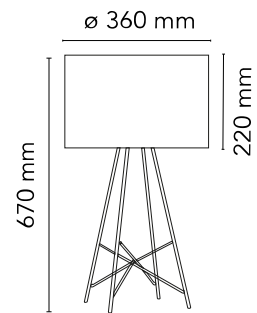

FLOS

F5910020 Glass

Ray Table

Designed by Rodolfo Dordoni, 2007

Halogen - 150W

Table lamp providing diffused lighting. Steel tube (10 mm diam.) structure, welded, brushed and chrome-plated. Diffuser support disk in die-cast, polished and chrome-plated Zamak alloy. White injection-molded PA6 (nylon) lamp cover. Injection-molded PC (polycarbonate) inner diffuser in 3% opal color. Transparent injection-molded elastic PVC (polyvinylchloride) feet. Lathe-shaped aluminum diffusers, painted white on the inside, and shiny white or black on the outside or gray-colored, blown and overlaid glass with glossy external finish. On the cable there is the electronic dimmer which allows the regulation of light brightness.

Are you a professional and your project needs consulting and support?

[BOOK AN APPOINTMENT](#)

Main specifications

Mounting	Table
Environments	Indoor dry location
Light source type	Bulb
Light sources included	No
Lamp category	Halogen
Lamp holders	E27
Ilcos	HSGS
Number of lamps	1
Power (W)	150

Physical

Colour	Glass
Length (mm)	360
Cord colour	Black
Cord length (mm)	1850
Net weight (kg)	6.5
Package volume (m3)	0.14
IP internal	20

Download

[Mounting instructions](#)  PDF

Photometric Files

[LDT / IES](#)  LDT