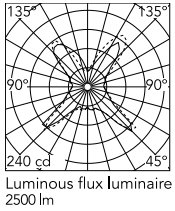

Schematic light drawing

Photometric

Lighting type	Total
Light distribution	Asymmetric
Extreme cut off	No

Electrical

Insulation class	II
Frequency (Hz)	50/60
Main voltage (Vac)	220-240
Dimmable	Yes
Dimming interface	Dimmer Integrated
Plug type	Type C
Batteries inside	No