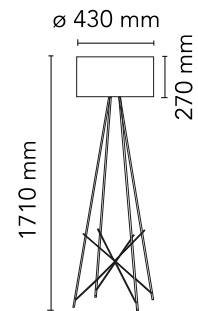

## Ray Floor 2

Designed by Rodolfo Dordoni, 2006

Halogen - 250W

Floor lamp providing diffused lighting. Steel tube structure, welded, brushed and chrome-plated. Diffuser support in die-cast, polished and chrome-plated Zamak alloy. Injection-molded PA6 (nylon) lamp-cover. Color: white. Injection-molded PC (polycarbonate) inner diffuser. Color: 3% opal. Injection-molded elastic PVC (polyvinylchloride) feet. Lathe-shaped aluminum diffusers, painted white on the inside, and shiny white or black on the outside or gray-colored, blown and overlaid glass with glossy external finish. On the cable there is the electronic dimmer which allows the regulation of light brightness.

### Physical

Colour	Black
Length (mm)	430
Cord colour	Black
Cord length (mm)	1900
Net weight (kg)	5.95
Package volume (m3)	0.44
IP internal	20