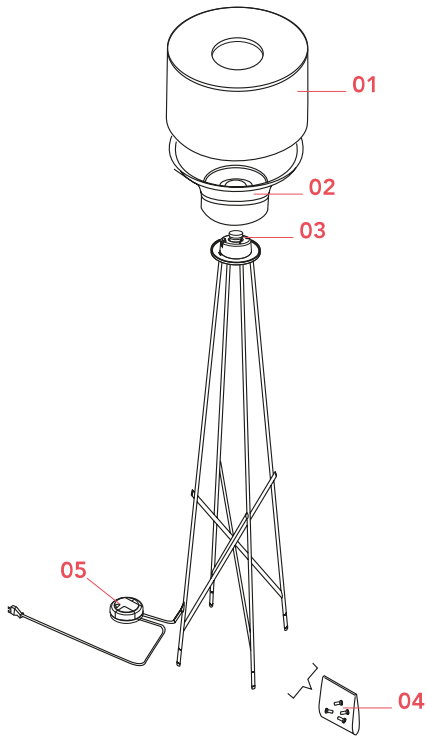

## Ray Floor 2

Designed by Rodolfo Dordoni, 2006

Halogen - 250W

Floor lamp providing diffused lighting. Steel tube structure, welded, brushed and chrome-plated. Diffuser support in die-cast, polished and chrome-plated Zamak alloy. Injection-molded PA6 (nylon) lamp-cover. Color: white. Injection-molded PC (polycarbonate) inner diffuser. Color: 3% opal. Injection-molded elastic PVC (polyvinylchloride) feet. Lathe-shaped aluminum diffusers, painted white on the inside, and shiny white or black on the outside or gray-colored, blown and overlaid glass with glossy external finish. On the cable there is the electronic dimmer which allows the regulation of light brightness.

## Schematic light drawing

## Spare Parts

- |     |   |           |
|-----|---|-----------|
| 01. | Ray F2-S diffuser                         | RF16082   |
| 02. | Ray Floor 2 diffuser support              | RF15853   |
| 03. | Porcelain E27 lamp holder                 | RF04487   |
| 04. | Kit of quantity 4 adjustable feet         | RF5912100 |
| 05. | Led rondo' dimmer 220/240v 40-250w 4-100w | RF28045   |