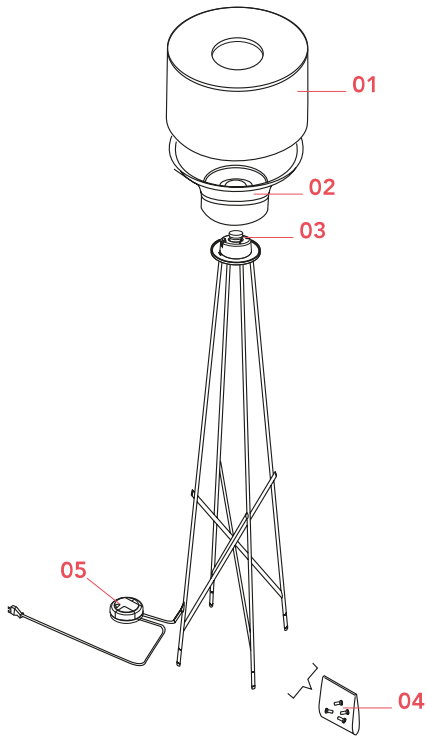

## Ray Floor 2

Designed by Rodolfo Dordoni, 2006

Halogen - 250W

Floor lamp providing diffused lighting. Steel tube structure, welded, brushed and chrome-plated. Diffuser support in die-cast, polished and chrome-plated Zamak alloy. Injection-molded PA6 (nylon) lamp-cover. Color: white. Injection-molded PC (polycarbonate) inner diffuser. Color: 3% opal. Injection-molded elastic PVC (polyvinylchloride) feet. Lathe-shaped aluminum diffusers, painted white on the inside, and shiny white or black on the outside or gray-colored, blown and overlaid glass with glossy external finish. On the cable there is the electronic dimmer which allows the regulation of light brightness.

## Schematic light drawing

## Spare Parts

- |     |   |           |
|-----|---|-----------|
| 01. | Ray Floor 2-Suspension diffuser           | RF16083   |
| 02. | Ray Floor 2 diffuser support              | RF15853   |
| 03. | Porcelain E27 lamp holder                 | RF04487   |
| 04. | Kit of quantity 4 adjustable feet         | RF5912100 |
| 05. | Led rondo' dimmer 220/240v 40-250w 4-100w | RF28045   |