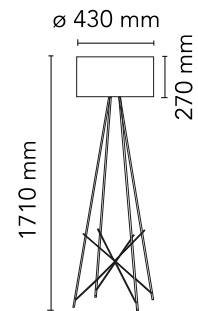

## Ray Floor 2

Designed by Rodolfo Dordoni, 2006

Halogen - 250W

Floor lamp providing diffused lighting. Steel tube structure, welded, brushed and chrome-plated. Diffuser support in die-cast, polished and chrome-plated Zamak alloy. Injection-molded PA6 (nylon) lamp-cover. Color: white. Injection-molded PC (polycarbonate) inner diffuser. Color: 3% opal. Injection-molded elastic PVC (polyvinylchloride) feet. Lathe-shaped aluminum diffusers, painted white on the inside, and shiny white or black on the outside or gray-colored, blown and overlaid glass with glossy external finish. On the cable there is the electronic dimmer which allows the regulation of light brightness.

### Physical

Colour	White
Length (mm)	430
Cord colour	Black
Cord length (mm)	1900
Net weight (kg)	5.95
Package volume (m3)	0.44
IP internal	20