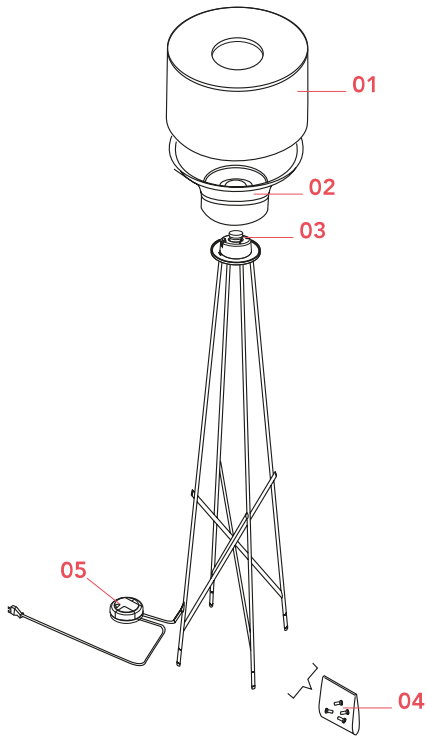

FLOS

F5920020 Glass

Ray Floor 2

Designed by Rodolfo Dordoni, 2006

Halogen - 250W

Floor lamp providing diffused lighting. Steel tube structure, welded, brushed and chrome-plated. Diffuser support in die-cast, polished and chrome-plated Zamak alloy. Injection-molded PA6 (nylon) lamp-cover. Color: white. Injection-molded PC (polycarbonate) inner diffuser. Color: 3% opal. Injection-molded elastic PVC (polyvinylchloride) feet. Lathe-shaped aluminum diffusers, painted white on the inside, and shiny white or black on the outside or gray-colored, blown and overlaid glass with glossy external finish. On the cable there is the electronic dimmer which allows the regulation of light brightness.

Physical

Colour	Glass
Length (mm)	430
Cord colour	Black
Cord length (mm)	1900
Net weight (kg)	9.1
Package volume (m3)	0.44
IP internal	20

Download

[Mounting instructions](#)  PDF

Photometric Files

[LDT / IES](#)  LDT

- | | | |
|-----|---|-----------|
| 01. | Ray Suspension/Floor 2 glass diffuser | F5923020 |
| 02. | Ray Floor 2 diffuser support | RF15853 |
| 03. | Porcelain E27 lamp holder | RF04487 |
| 04. | Kit of quantity 4 adjustable feet | RF5912100 |
| 05. | Led rondo' dimmer 220/240v 40-250w 4-100w | RF28045 |