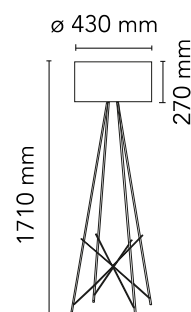

FLOS

F5920020 Glass

Ray Floor 2

Designed by Rodolfo Dordoni, 2006

Halogen - 250W

Floor lamp providing diffused lighting. Steel tube structure, welded, brushed and chrome-plated. Diffuser support in die-cast, polished and chrome-plated Zamak alloy. Injection-molded PA6 (nylon) lamp-cover. Color: white. Injection-molded PC (polycarbonate) inner diffuser. Color: 3% opal. Injection-molded elastic PVC (polyvinylchloride) feet. Lathe-shaped aluminum diffusers, painted white on the inside, and shiny white or black on the outside or gray-colored, blown and overlaid glass with glossy external finish. On the cable there is the electronic dimmer which allows the regulation of light brightness.

Physical

Colour	Glass
Length (mm)	430
Cord colour	Black
Cord length (mm)	1900
Net weight (kg)	9.1
Package volume (m3)	0.44
IP internal	20

Download

[Mounting instructions](#)  PDF

Photometric Files

[LDT / IES](#)  LDT