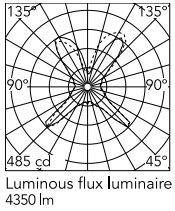

Schematic light drawing

Photometric

Lighting type	Total
Light distribution	Asymmetric
Extreme cut off	No

Electrical

Insulation class	II
Frequency (Hz)	50/60
Main voltage (Vac)	220-240
Dimmable	Yes
Dimming interface	Dimmer Integrated
Plug type	Type C
Batteries inside	No