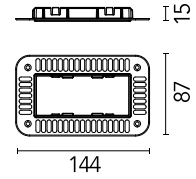

## **Pre-installation Light Shadow No Trim Frame 4L Fix Adjustable**

Designed by FLOS Architectural, 2025

Are you a professional and your project needs consulting and support?

BOOK AN APPOINTMENT

## Physical

Trim	No
Transversal tilting (°)	30
Recessed depth (mm)	15
Length (mm)	144
Canopy width (mm)	0
Canopy height (mm)	0
Net weight (kg)	2.5000000000000001E-2
Package height (mm)	0
Package width (mm)	0
Package length (mm)	0