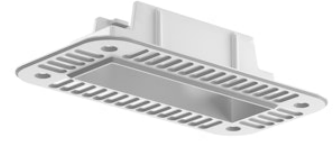

FLOS

08.1057.00

Pre-installation Light Shadow Mini No Trim Frame 4L Fix

Designed by FLOS Architectural, 2025

Are you a professional and your project needs consulting and support?

[BOOK AN APPOINTMENT](#)

Main specifications

Mounting	Recessed
Environments	Indoor dry location
Light source type	LED
Light sources included	Yes
Source flux (lm)	#N/A

Physical

Trim	No
Recessed depth (mm)	30
Length (mm)	130
Canopy width (mm)	0
Canopy height (mm)	0
Net weight (kg)	2.5
Package height (mm)	0
Package width (mm)	0
Package length (mm)	0