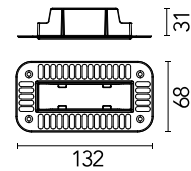

FLOS

08.1057.00

Pre-installation Light Shadow Mini No Trim Frame 4L Fix

Designed by FLOS Architectural, 2025

Are you a professional and your project needs consulting and support?

[BOOK AN APPOINTMENT](#)

Main specifications

Mounting	Recessed
Environments	Indoor dry location
Light source type	LED
Light sources included	Yes
Source flux (lm)	#N/A

Physical

Trim	No
Recessed depth (mm)	30
Length (mm)	130
Canopy width (mm)	0
Canopy height (mm)	0
Net weight (kg)	2.5
Package height (mm)	0
Package width (mm)	0
Package length (mm)	0