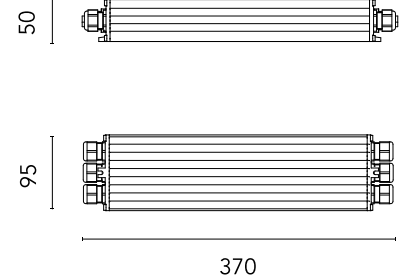

FLOS

■ F990B22A000 Black

Power supply with DMX interface for RGB fixtures 36W/220÷240v- 3CH x 350mA (3CH x 10 x 1W) DMX control allowed IP67 Class I Selv Eq.

Designed by FLOS Outdoor

Are you a professional and your project needs consulting and support?

BOOK AN APPOINTMENT

Main specifications

EAN 8054793604619

Physical

Colour Black

Net weight (kg) 1.29

Package height (mm) 405

Package width (mm) 105

Package length (mm) 115

Photometric

Extreme cut off No

Electrical

Emergency No