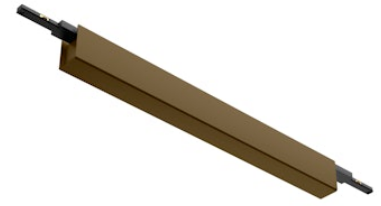

# FLOS

06.2511.CZA Bronze

## Power supply surface middle. 96W - 220/240V

UPGRADE

Designed by FLOS Architectural, 2023

Power supply surface middle. Non Dimmable. Not suitable for wall installations.

Are you a professional and your project needs consulting and support?

### Physical

Colour	Bronze
Length (mm)	355
Net weight (kg)	0.7
IP internal	20