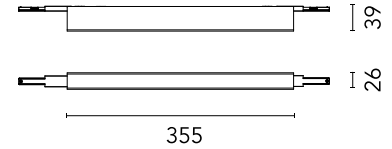

## Power supply surface middle. 96W - 220/240V

UPGRADE

Designed by FLOS Architectural, 2023

Power supply surface middle. Non Dimmable. Not suitable for wall installations.

Are you a professional and your project needs consulting and support?

### Physical

Colour	Bronze
Length (mm)	355
Net weight (kg)	0.7
IP internal	20