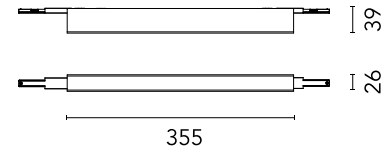

FLOS

06.2511.40A White

Power supply surface middle. 96W - 220/240V

UPGRADE

Designed by FLOS Architectural, 2023

Power supply surface middle. Non Dimmable. Not suitable for wall installations.

Are you a professional and your project needs consulting and support?

BOOK AN APPOINTMENT

Main specifications

Mounting	Ceiling surface
Environments	Indoor dry location
Power (W)	96
System power (W)	106.5

Physical

Colour	White
Length (mm)	355
Net weight (kg)	0.7
IP internal	20