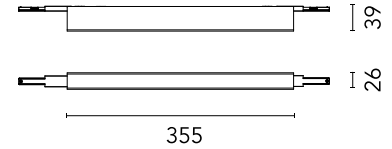

FLOS

06.2511.18A Deep Brown

Power supply surface middle. 96W - 220/240V

UPGRADE

Designed by FLOS Architectural, 2023

Power supply surface middle. Non Dimmable. Not suitable for wall installations.

Are you a professional and your project needs consulting and support?

BOOK AN APPOINTMENT

Main specifications

Mounting	Ceiling surface
Environments	Indoor dry location
Power (W)	96
System power (W)	106.5

Physical

Colour	Deep Brown
Length (mm)	355
Net weight (kg)	0.7
IP internal	20