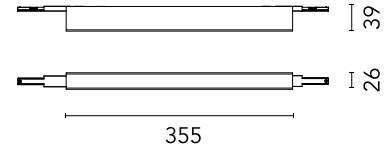

FLOS

06.2511.14A Black

Power supply surface middle. 96W - 220/240V

UPGRADE

Designed by FLOS Architectural, 2023

Power supply surface middle. Non Dimmable. Not suitable for wall installations.

Are you a professional and your project needs consulting and support?

BOOK AN APPOINTMENT

Main specifications

Mounting	Ceiling surface
Environments	Indoor dry location
Power (W)	96
System power (W)	106.5

Physical

Colour	Black
Length (mm)	355
Net weight (kg)	0.7
IP internal	20