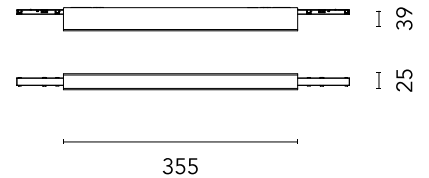

## Power Supply Surface Middle Dimmable / Non Dimmable NEW

Designed by FLOS Architectural, 2023

Power supply surface middle. Cannot be installed on wall tracks.

Are you a professional and your project needs consulting and support?

### Physical

Colour	Brushed Bronze
Net weight (kg)	0.6
IP internal	20