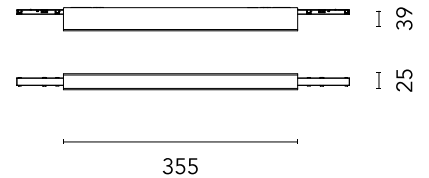

FLOS

06.2620.ER Brushed Steel

Power Supply Surface Middle Dimmable / Non Dimmable NEW

Designed by FLOS Architectural, 2023

Power supply surface middle. Cannot be installed on wall tracks.

Are you a professional and your project needs consulting and support?

[BOOK AN APPOINTMENT](#)

Main specifications

Mounting	Ceiling surface, Wall surface
Environments	Indoor dry location
Light sources included	No
Power (W)	96
Source flux (lm)	0

Physical

Colour	Brushed Steel
Net weight (kg)	0.6
IP internal	20