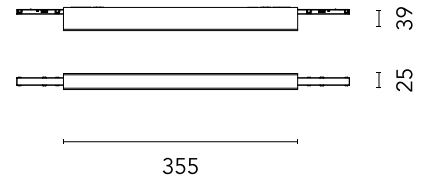

## Physical

Colour	White
Net weight (kg)	0.6
IP internal	20