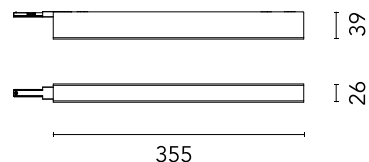

[BOOK AN APPOINTMENT](#)

Main specifications

Mounting	Ceiling surface
Environments	Indoor dry location
Power (W)	96
System power (W)	106.5

Physical

Colour	Bronze
Length (mm)	355
Net weight (kg)	0.7
IP internal	20