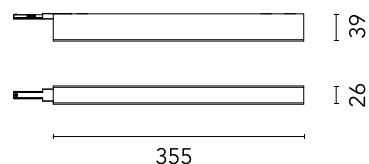

## Physical

Colour	Deep Brown
Length (mm)	355
Net weight (kg)	0.7
IP internal	20