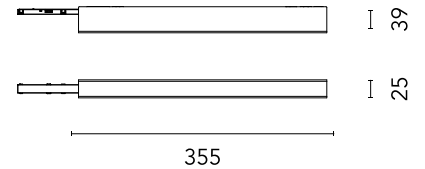

Physical

Colour	Brushed Bronze
Net weight (kg)	0.55
IP internal	20

Download

[Mounting instructions](#)

Photometric

Extreme cut off	No

Electrical

Insulation class	I
Frequency (Hz)	50/60
Main voltage (Vac)	220-240
Power supply	Integrated
Dimmable	Yes
Power supply type	Non Dimmable, Dimmable