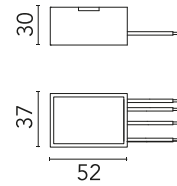

FLOS

RF25748 Black

**Power Supply dual function C.V. Vout 24Vdc 8W,
Vin 220÷240V C.C. Iout 350mA: 8W, Vin 220÷240V IP
65 Class II Selv. NON Dimmable**

Are you a professional and your project needs consulting and support?

[BOOK AN APPOINTMENT](#)

Main specifications

EAN 8054793704982

Physical

Colour	Black
Net weight (kg)	0.08
Package height (mm)	25
Package width (mm)	50
Package length (mm)	120

Photometric

Extreme cut off No

Electrical