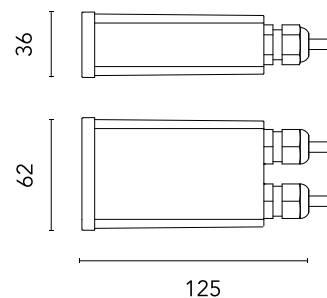

## Physical

Colour Black

Net weight (kg) 0.9