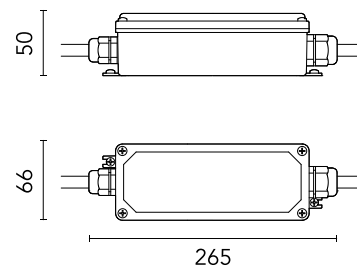

FLOS

■ F990B27A000 Black

Power supply 24Vdc 70W / 220-240V IP67 Class I selv. Non Dimmable

Are you a professional and your project needs consulting and support?

[BOOK AN APPOINTMENT](#)

Main specifications

EAN	8054793604664
Power (W)	70

Physical

Colour	Black
Net weight (kg)	0.52
Package height (mm)	55
Package width (mm)	300
Package length (mm)	80
IP internal	67
IP external	67

Photometric

Extreme cut off	No
-----------------	----