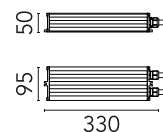

Are you a professional and your project needs consulting and support?

BOOK AN APPOINTMENT