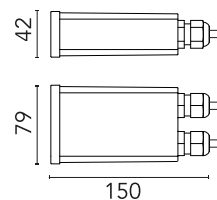

## Physical

Colour Black

Net weight (kg) 0.29

Package height (mm) 92

Package width (mm) 232

Package length (mm) 127