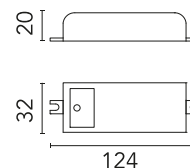

Physical

Colour White

Net weight (kg) 0.06

Package height (mm) 21

Package width (mm) 110

Package length (mm) 37

Electrical

Emergency No