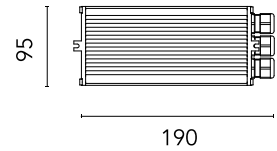

Are you a professional and your project needs consulting and support?

BOOK AN APPOINTMENT