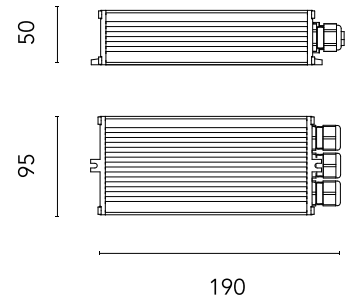

Main specifications

EAN 8054793621555

Physical

Net weight (kg) 0.58

Package height (mm) 92

Package width (mm) 232

Package length (mm) 127

Photometric