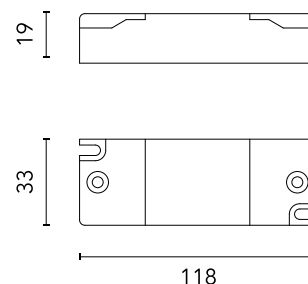

FLOS

FA68

**Power supply 10 x 1W/ 100÷265V - Iout 350mA
(7x1W/110V) IP40 Class II Selv Eq.**

Are you a professional and your project needs consulting and support?

[BOOK AN APPOINTMENT](#)

Main specifications

EAN 8054793694900

Physical

Net weight (kg) 0.06

Photometric

Extreme cut off No

Electrical

Emergency No