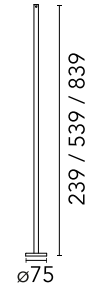

FLOS

 F004Z030006 Grey

Pole with base H 900 mm Grey

Pole with base. H900mm Ready for installation on solid surface. Ground installation needs earth stick use, to be ordered as separated item.

Are you a professional and your project needs consulting and support?

[BOOK AN APPOINTMENT](#)

Main specifications

EAN 8054793203744

Physical

Colour	Grey
Net weight (kg)	0.9
Package height (mm)	117
Package width (mm)	1010
Package length (mm)	115
Package volume (m3)	0.01

Electrical