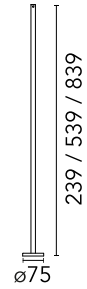

## Pole with base H 900 mm Black

Pole with base. H900mm Ready for installation on solid surface. Ground installation needs earth stick use, to be ordered as separated item.

Are you a professional and your project needs consulting and support?

### Physical

Colour	Black
Net weight (kg)	0.9
Package height (mm)	117
Package width (mm)	1010
Package length (mm)	115
Package volume (m3)	0.01