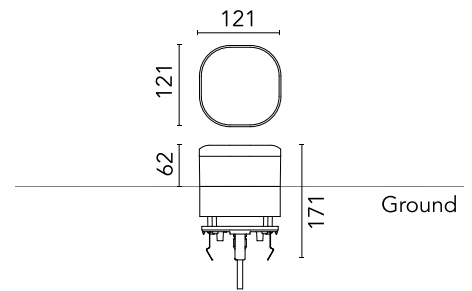

FLOS

F023C4CA012 Forest Green

Pointbreak Balisage 2 - 60

Designed by Piero Lissoni, 2020

13W - 672lm - 4000K - CRI> 80

LED light source included. Integrated 220-240V ON/OFF and 1-10V/DALI dimmable electrical power. Equipped with one piece of neoprene output cable. IP68 junction system to be ordered separately. Luminaire must be installed with mandatory box for installation, ordered separately.

Are you a professional and your project needs consulting and support?

[BOOK AN APPOINTMENT](#)

Main specifications

EAN	8054793371511
Mounting	Ground
Light source type	LED
Light sources included	Yes
LED type	Top LED
Number of lamps	1
Power (W)	13
System power (W)	12.5
Source flux (lm)	1538
Lumen Output (lm)	672

Physical

Colour	Forest Green
Orientation	Fixed
Recessed depth (mm)	109
Length (mm)	121
Net weight (kg)	2.19
Package height (mm)	165
Package width (mm)	270
Package length (mm)	230
Package volume (m3)	0.01
IP internal	65
H2O stop	Yes
Drive Over	No

Download

[Mounting instructions](#) ZIP

Photometric Files

[LDT / IES](#) ZIP

Technical Drawings

[2D](#) ZIP

[3D](#) ZIP

[Bim](#) ZIP