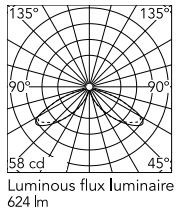

Schematic light drawing