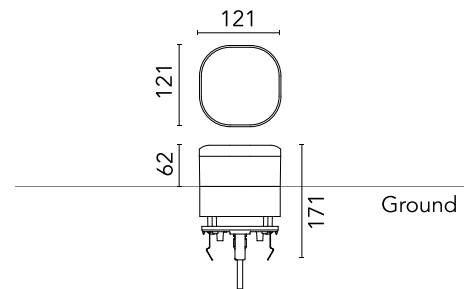

FLOS

F023C3CA001 White

Pointbreak Balisage 2 - 60

Designed by Piero Lissoni, 2020

13W - 624lm - 3000K - CRI> 80

LED light source included. Integrated 220-240V ON/OFF and 1-10V/DALI dimmable electrical power. Equipped with one piece of neoprene output cable. IP68 junction system to be ordered separately. Luminaire must be installed with mandatory box for installation, ordered separately.

Are you a professional and your project needs consulting and support?

[BOOK AN APPOINTMENT](#)

Main specifications

EAN	8054793370354
Mounting	Ground
Light source type	LED
Light sources included	Yes
LED type	Top LED
Number of lamps	1
Power (W)	13
System power (W)	12.5
Source flux (lm)	1429
Lumen Output (lm)	624

Physical

Colour	White
Orientation	Fixed
Recessed depth (mm)	109
Length (mm)	121
Net weight (kg)	2.19
Package height (mm)	175
Package width (mm)	280
Package length (mm)	240
Package volume (m3)	0.01
IP internal	65
H2O stop	Yes
Drive Over	No

Download

[Mounting instructions](#) ZIP

Photometric Files

[LDT / IES](#) ZIP

Technical Drawings

[2D](#) ZIP

[3D](#) ZIP

[Bim](#) ZIP