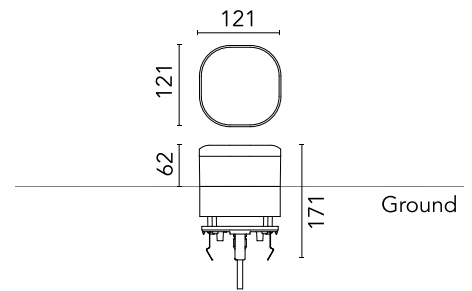

FLOS

F023C2CA018 Deep Brown

Pointbreak Balisage 2 - 60

Designed by Piero Lissoni, 2020

13W - 600lm - 2700K - CRI > 80

LED light source included. Integrated 220-240V ON/OFF and 1-10V/DALI dimmable electrical power. Equipped with one piece of neoprene output cable. IP68 junction system to be ordered separately. Luminaire must be installed with mandatory box for installation, ordered separately.

Are you a professional and your project needs consulting and support?

[BOOK AN APPOINTMENT](#)

Main specifications

EAN	8054793369419
Mounting	Ground
Light source type	LED
Light sources included	Yes
LED type	Top LED
Number of lamps	1
Power (W)	13
System power (W)	12.5
Source flux (lm)	1374
Lumen Output (lm)	600

Physical

Colour	Deep Brown
Orientation	Fixed
Recessed depth (mm)	109
Length (mm)	121
Net weight (kg)	2.19
Package height (mm)	165
Package width (mm)	270
Package length (mm)	230
Package volume (m3)	0.01
IP internal	65
H2O stop	Yes
Drive Over	No

Download

[Mounting instructions](#) ZIP

Photometric Files

[LDT / IES](#) ZIP

Technical Drawings

[2D](#) ZIP

[3D](#) ZIP

[Bim](#) ZIP