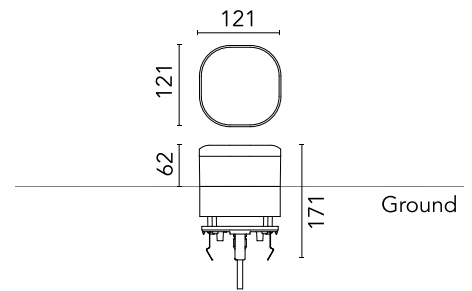

FLOS

F023C2CA012 Forest Green

Pointbreak Balisage 2 - 60

Designed by Piero Lissoni, 2020

13W - 600lm - 2700K - CRI > 80

LED light source included. Integrated 220-240V ON/OFF and 1-10V/DALI dimmable electrical power. Equipped with one piece of neoprene output cable. IP68 junction system to be ordered separately. Luminaire must be installed with mandatory box for installation, ordered separately.

Are you a professional and your project needs consulting and support?

[BOOK AN APPOINTMENT](#)

Main specifications

EAN	8054793369402
Mounting	Ground
Light source type	LED
Light sources included	Yes
LED type	Top LED
Number of lamps	1
Power (W)	13
System power (W)	12.5
Source flux (lm)	1374
Lumen Output (lm)	600

Physical

Colour	Forest Green
Orientation	Fixed
Recessed depth (mm)	109
Length (mm)	121
Net weight (kg)	2.19
Package height (mm)	165
Package width (mm)	270
Package length (mm)	230
Package volume (m3)	0.01
IP internal	65
H2O stop	Yes
Drive Over	No