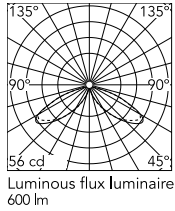

Schematic light drawing