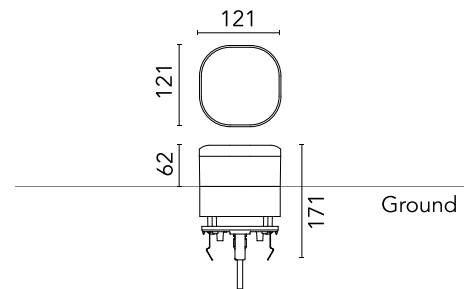

FLOS

F023C2CA006 Grey

Pointbreak Balisage 2 - 60

Designed by Piero Lissoni, 2020

13W - 600lm - 2700K - CRI > 80

LED light source included. Integrated 220-240V ON/OFF and 1-10V/DALI dimmable electrical power. Equipped with one piece of neoprene output cable. IP68 junction system to be ordered separately. Luminaire must be installed with mandatory box for installation, ordered separately.

Are you a professional and your project needs consulting and support?

[BOOK AN APPOINTMENT](#)

Main specifications

EAN	8054793369396
Mounting	Ground
Light source type	LED
Light sources included	Yes
LED type	Top LED
Number of lamps	1
Power (W)	13
System power (W)	12.5
Source flux (lm)	1374
Lumen Output (lm)	600

Physical

Colour	Grey
Orientation	Fixed
Recessed depth (mm)	109
Length (mm)	121
Net weight (kg)	2.19
Package height (mm)	165
Package width (mm)	270
Package length (mm)	230
Package volume (m3)	0.01
IP internal	65
H2O stop	Yes
Drive Over	No